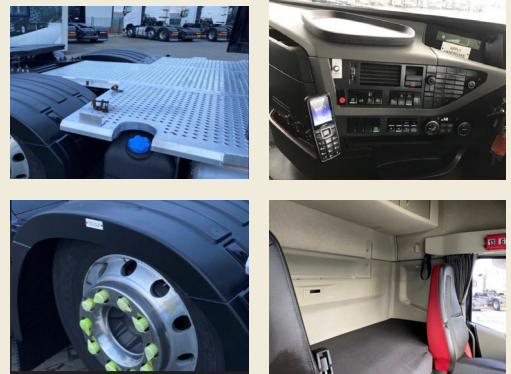

Volvo Used Truck Centres South & East

Volvo Used Truck Centres South & East are pleased to offer for purchase a limited choice of 2017 [67] registered Volvo FH4 460bhp Globetrotters in factory black. Maintained by Volvo from new, the trucks will come prepared to our Volvo Economy standard and covered by a 6mth basic Volvo Driveline Warranty. Availability is strictly limited and through participating Volvo Used Truck Centres only.

Euro6 Step C engine	3900wb	Volvo maintained
Facia mounted I-Shift	Full aluminium catwalk	12mth Driveline warranty
Cruise control	Dura Bright alloys	Range of kms
Safety pack	Factory black	2017[67] registrations
Dynafleet telematics	In-Cab phone	Maintenance options
Long haul software	Robust trim	HP / Finance lease options
Big 8ton front axle	Idle shutdown	Paint options
Big 56ton rear axle	VEB+	Dealer ancillary options